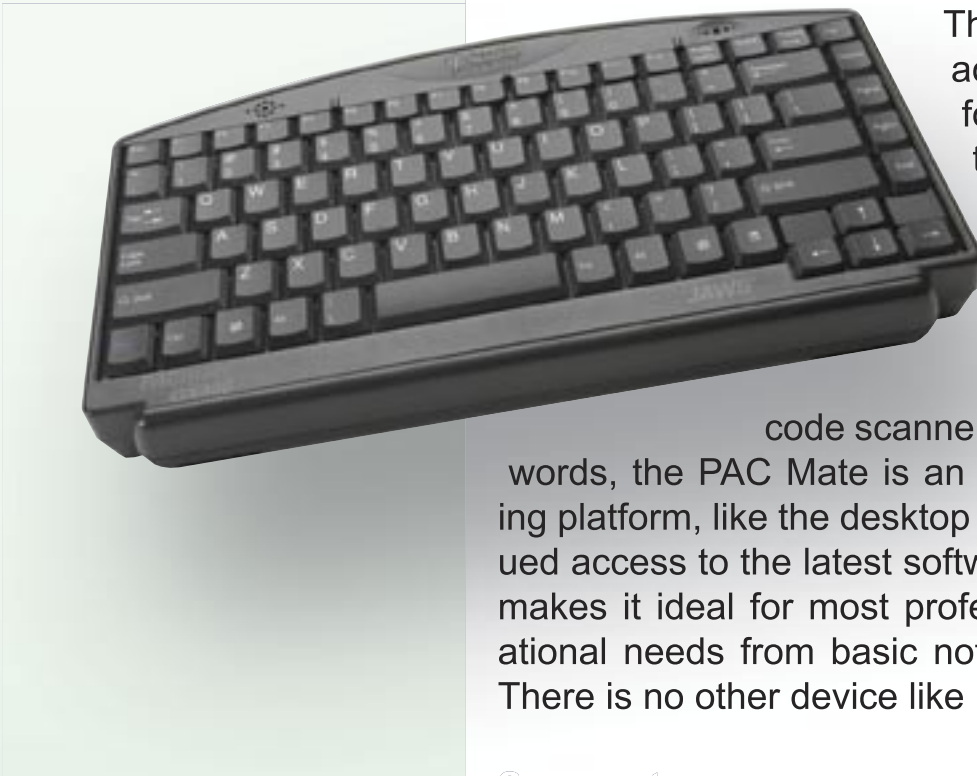

PACmate QX Series

QX400 • QX420 • QX440

The revolutionary **PACmate BX Series** incorporates JAWS®, the world's most popular screen reader, and Microsoft® Pocket PC to create the world's first accessible Pocket PC device for those who are blind.

Mainstream platform

This QWERTY-style device is an accessible industry standard platform. It provides not only access to Microsoft Pocket PC software but it will also run other third-party software, for example software to control your cell phone. It is easy to add third party hardware, such as a bar-

code scanner or a wireless LAN card. In other words, the PAC Mate is an accessible mainstream computing platform, like the desktop PC, which means having continued access to the latest software and hardware. Its versatility makes it ideal for most professional, educational and recreational needs from basic notetaking to mobile Web access. There is no other device like it in the world.

Modular Braille

Add a 20 or 40-cell Braille display to the PAC Mate in seconds without tools or cables. Just release the latch in the back of the unit and snap in a PAC Mate Portable Braille Display. Remove the display just as easily to use it with your desktop or laptop computer via USB. The economy and flexibility in this design means you get the most from your Braille display investment.